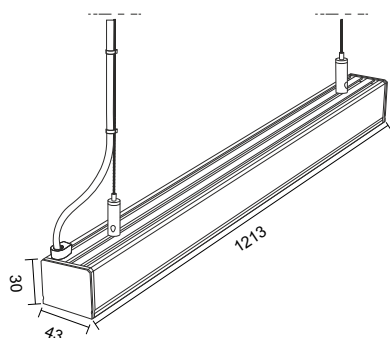

LUMINES Lighting ILEDO

Linear LED Luminaire

ILEDO
by **LUMINES**®
LIGHTING

LUMINES Lighting Linear LED Luminaire is dedicated mainly for indoor use. It is used as a main and decorative light source. Due to its minimalistic design, it allows for various interior arrangements.

Exact length of the luminaire [mm]	1213
Fixture height [mm]	30
Fixture depth [mm]	43
Input voltage	220-240V AC
Useful luminous flux [lm] in a 120° cone	3700
Color temperature CCT [K]	4000
Color	White lacquered

ENERG⁺

LUMINES Lighting
LUM-ILEDOB-120-4K

A
B
C
D
E
F
G

E

39
kWh/1000h

2019/2015